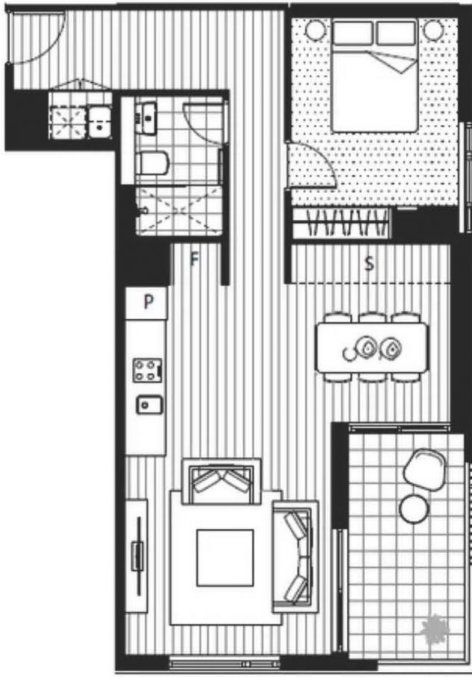

Type : Apartment

Price : 1B+Study\$820 pw

View : <https://www.fortuneconnex.com.au/lease/nsw/inner-west/erskineville/residential/apartment/8178439>

Eddy(Yanqing) Huang
0450 775 899

Rental Fortune Connex
0480100267

[For full version visit the website](https://www.fortuneconnex.com.au)

<https://www.fortuneconnex.com.au>

CASCADE

1 Bedroom + Study, 1 Bathroom Apartment	
Internal Area	59-60 m ²
External Area	8 m ²
Total Area	67-68 m ²