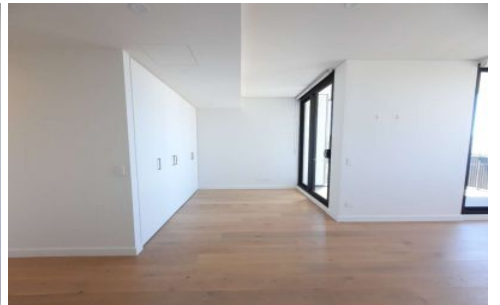

FORTUNE CONNEX

PROPERTY SOLUTIONS

C422/153 Mitchell Road Erskineville NSW

1 1 1

Proudly presenting by Eddy Huang-

****Video Tour Available****

<https://youtu.be/bRdvoiNkAAo?si=23KVNxkovxdpkUHM>

Experience the essence of Erskineville's newest parkside neighborhood with a lifestyle that embraces local living and convenience. This luxurious designer apartment, crafted by the acclaimed team at WMK Architecture, epitomizes metropolitan style and contemporary living. Revel in panoramic district views that serve as a stunning backdrop to the carefully designed layout. Indulge in the sophisticated interiors by Alexander & Co, featuring White Oak floorboards and opulent marble finishes. This apartment boasts a large size bedroom and a dedicated