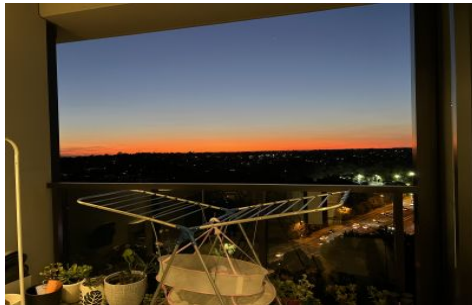

# FORTUNE CONNEX

PROPERTY SOLUTIONS

**1205/5 Network Place North Ryde NSW**

2 🏠 2 🚗

Enjoy the seamless flow of the open floor plan, generously proportioned to provide ample space for relaxing and entertaining. Floor-to-ceiling windows bathe the interior in natural light, illuminating every corner of this stunning home. Both bedrooms are designed to make the most of the natural light, with their own floor-to-ceiling windows offering an uninterrupted view of the sun-drenched surroundings.

**Type** : Apartment

**View** : <https://www.fortuneconnex.com.au/lease/nsw/northern-suburbs/north-ryde/residential/apartment/8127317>

- ? Gentle North West aspect sunlight
- ? Sundrenched and oversized elegant designer internal;
- Open-plan layout
- ? Generous bedrooms with abundant daylight & built-ins;
- Master with ensuite