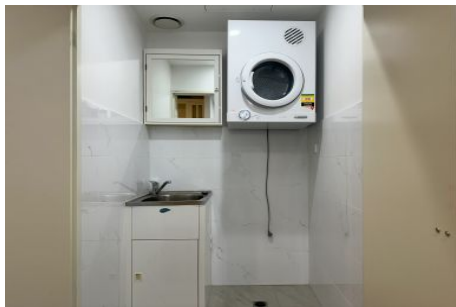

FORTUNE CONNEX

PROPERTY SOLUTIONS

11/235 Homebush Road Strathfield NSW

1 1 1

Spacious One bedroom apartment boasts abundant natural light and contemporary features for an urban lifestyle. Enjoy modern fittings and finishes, perfect for cosmopolitan living.