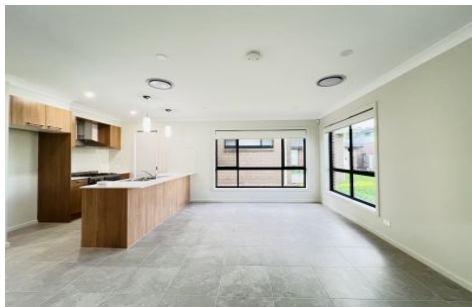

FORTUNE CONNEX

PROPERTY SOLUTIONS

158 Mount Carmel Drive Box Hill NSW

4 3 1

Fortune Connex proudly presents this spacious double story home with excellent quality throughout. This home has highly functional floor plan that connects perfectly throughout the property, maximizing the flow of natural light.

Property Features:

- * Brand New Property
- * 4 generous sized bedrooms, main with En-suite and walk-in robe

[For full version visit the website](#)

Type : House

View : <https://www.fortuneconnex.com.au/lease/nsw/western-sydney/box-hill/residential/house/8081099>