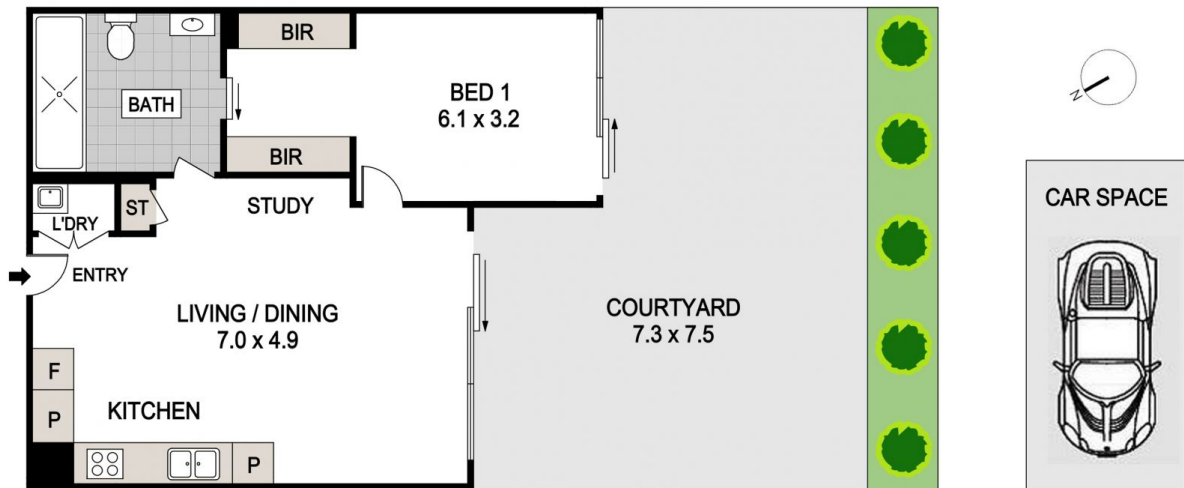

Robin(Rubing) Yan
0451 787 774

Tony(Xu) Tian
0414 960 266

201/42 Page Street, Pagewood

Disclaimer:
The information provided on this floor plan is shown for presentation purposes only and are not part of any legal document or title. They are subject to errors, omissions, inaccuracies and should not be used as a sole and accurate reference. Interested parties should make their own inquiries using independent sources.