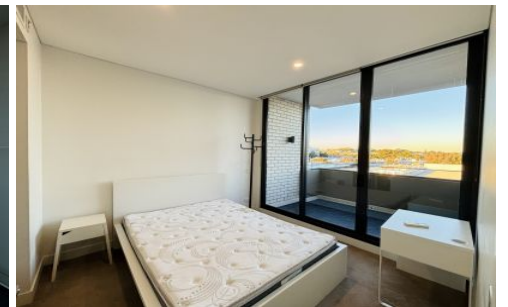

FORTUNE CONNEX

PROPERTY SOLUTIONS