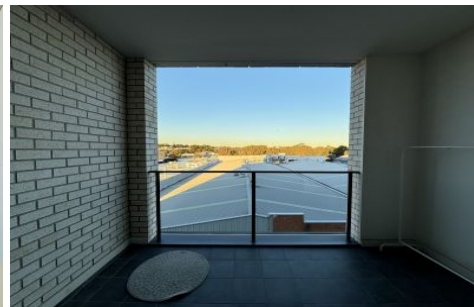

FORTUNE CONNEX

PROPERTY SOLUTIONS

Level 2/767 Botany Road Rosebery NSW

2 🛏 2 🚿 1 🚗

Video Tour

<https://youtu.be/zH082K81RFs?si=NR2xuOoGYISjRIOb>

Location:

-Direct access to Sydney CBD, Airport, Sydney University, UNSW, University of Technology Sydney