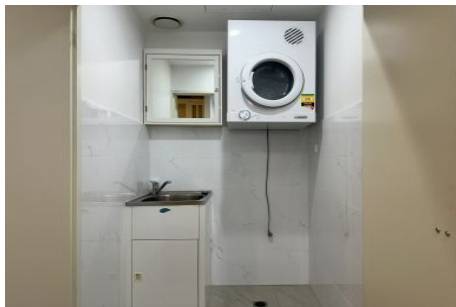

FORTUNE CONNEX

PROPERTY SOLUTIONS

11/235 Homebush Road Strathfield NSW

1 1 1

Spacious One bedroom apartment boasts abundant natural light and contemporary features for an urban lifestyle. Enjoy modern fittings and finishes, perfect for cosmopolitan living.

Tony Tian
0414 960 266

Rental Fortune Connex
0480100267

Features include?

- Split-level one bedrooms with built ins
- Open plan lounge room flowing into dining

<https://www.fortuneconnex.com.au>