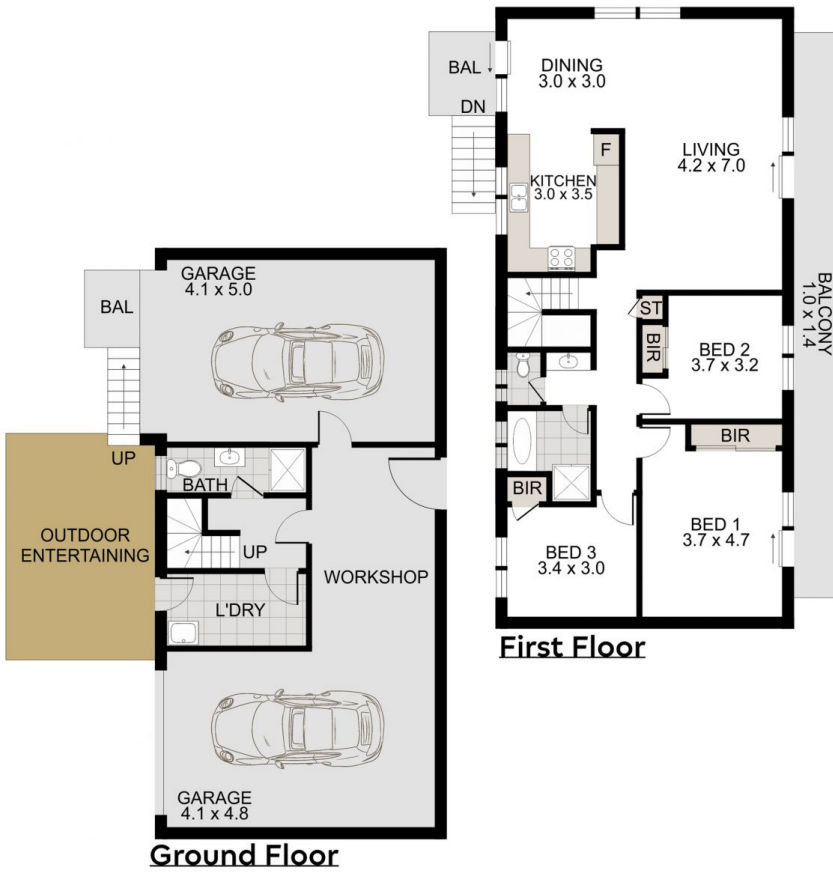

- \* 3 generous bedrooms, all with build-in robes
- \* large living areas with a huge balcony & gorgeous mountain views
- \* Downstairs features an extra bathroom and separate laundry, plus room for expansion

[For full version visit the website](https://www.fortuneconnex.com.au)

**Type** : House  
**Price** : \$ 830,000  
**Land Size** : 808 sqm  
**View** : <https://www.fortuneconnex.com.au/sale/nsw/western-sydney/cranebrook/residential/house/7819112>

# 1 Mount Close, Cranebrook

Disclaimer:  
The information provided on this floor plan is shown for presentation purposes only and are not part of any legal document or title. They are subject to errors, omissions, inaccuracies and should not be used as a sole and accurate reference. Interested parties should make their own inquiries using independent sources.