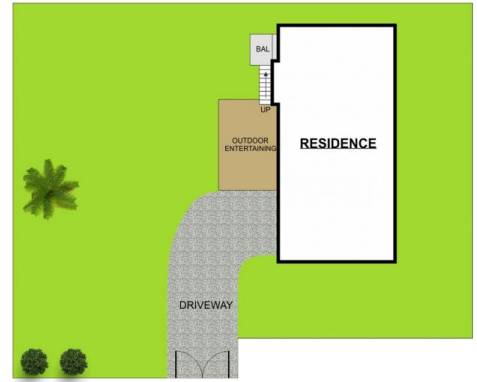

1 Mount Close, Cranebrook

Disclaimer:
The information provided on this floor plan is shown for presentation purposes only and are not part of any legal document or title. They are subject to errors, omissions, inaccuracies and should not be used as a sole and accurate reference. Interested parties should make their own inquiries using independent sources.