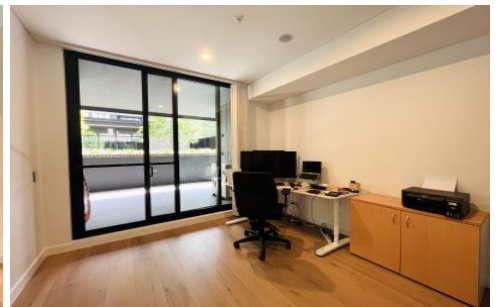

FORTUNE CONNEX

PROPERTY SOLUTIONS

106/161 Epping Road Macquarie Park NSW

2 2 1

****Video Tour****

https://youtu.be/kKJDVjb7V_8?si=MXtbFGNiO0nhPCZ4

We are pleased to introduce this brand new well-presented two bedroom plus study to you. Developed by The Parkside with super convenient location and naturally connected lifestyle. Find yourself in a place where life just flows and closeness to nature renews the soul. Seek serenity in magnificent Lane Cove National Park and the winding waterways that kiss the edges of your Macquarie Park home - a haven for bushwalkers, kayakers and picnickers.