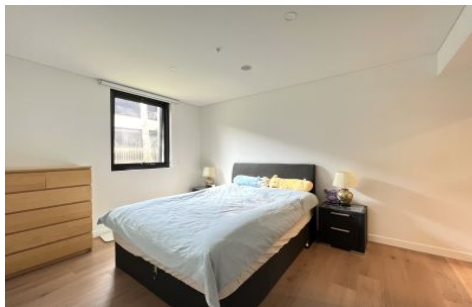

FORTUNE CONNEX

PROPERTY SOLUTIONS

106/161 Epping Road Macquarie Park NSW

2 2 1

****Video Tour****

https://youtu.be/kKJDVjb7V_8?si=MXtbFGNiO0nhPCZ4

We are pleased to introduce this brand new well-presented two bedroom plus study to you. Developed by The Parkside with super convenient location and naturally connected lifestyle. Find yourself in a place where life just flows and closeness to nature renews the soul. Seek serenity in magnificent Lane Cove National Park and the winding waterways that kiss the edges of your Macquarie Park home - a haven for bushwalkers, kayakers and picnickers.