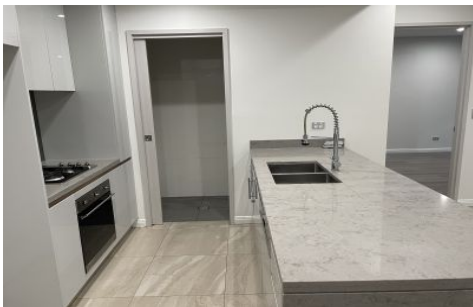

FORTUNE CONNEX

PROPERTY SOLUTIONS

251/7-9 Carter Street Lidcombe NSW

2 2 1

As New Designer Apartments, this spacious 2 bedroom apartment with study room is conveniently located near Sydney Olympic Park. It features quality finishes and appliances, rendered with contemporary colour palettes and clean, modern lines. Featuring spacious floor plan, intercom and secure parking.

View : <https://www.fortuneconnex.com.au/lease/nsw/par-ramatta/lidcombe/residential/apartment/7703723>

Features:

- * 2 spacious bedroom with built-in and balconies
- * Modern bathroom
- * Open living area
- * High quality appliances in kitchen.
- * Good size study room
- * Newly repainted walls
- * Intercom
- * Close to Olympic Park