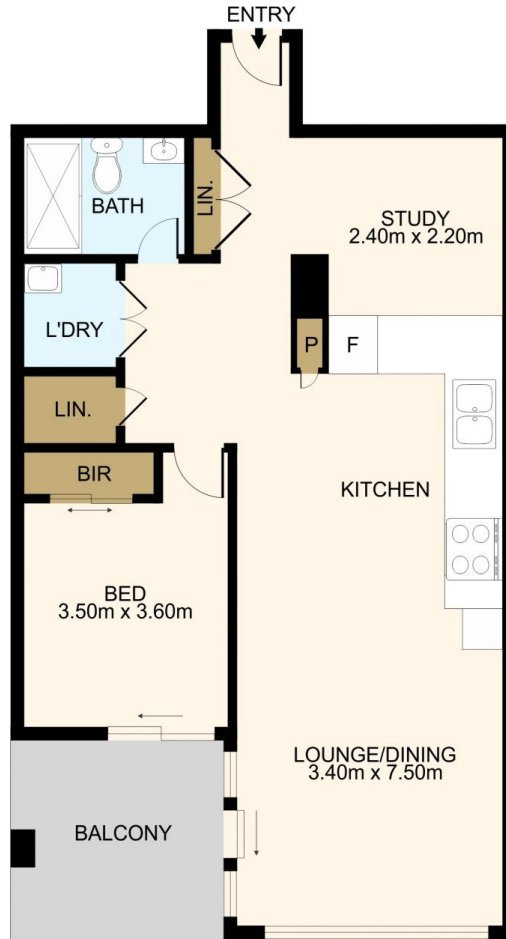

DISCLAIMER: THIS IS FOR ILLUSTRATIVE PURPOSES ONLY. ALL DIMENSIONS ARE APPROXIMATE AND IT DOES NOT CONSTITUTE PART OF ANY LEGAL DOCUMENTS.

ADDRESS:

1001/5 Network Pl, North Ryde