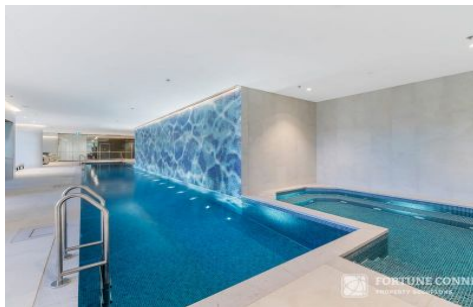

# FORTUNE CONNEX

PROPERTY SOLUTIONS

1911/500 Pacific Highway ST LEONARDS NSW

2 2 1

This generously sized two bedroom apartment located in the heart of St Leonards, with a generous open-plan living leading out onto a large entertainer terrace with fantastic view. Enjoy the convenience of this Lower North Shore location and all that it has to offer, with a supermarket, hospital, many restaurants and cafes downstairs. Convenient transport is only a 3 min walk to St Leonards train station.

**View** : <https://www.fortuneconnex.com.au/lease/nsw/north-shore-lower/st-leonards/residential/apartment/7703591>

Featuring:

- Two generous sized bedrooms with built-in and balcony access
- Modern kitchen with Miele appliances with integrated fridge
- Open living room with timber floor to ceiling glass onto large balcony