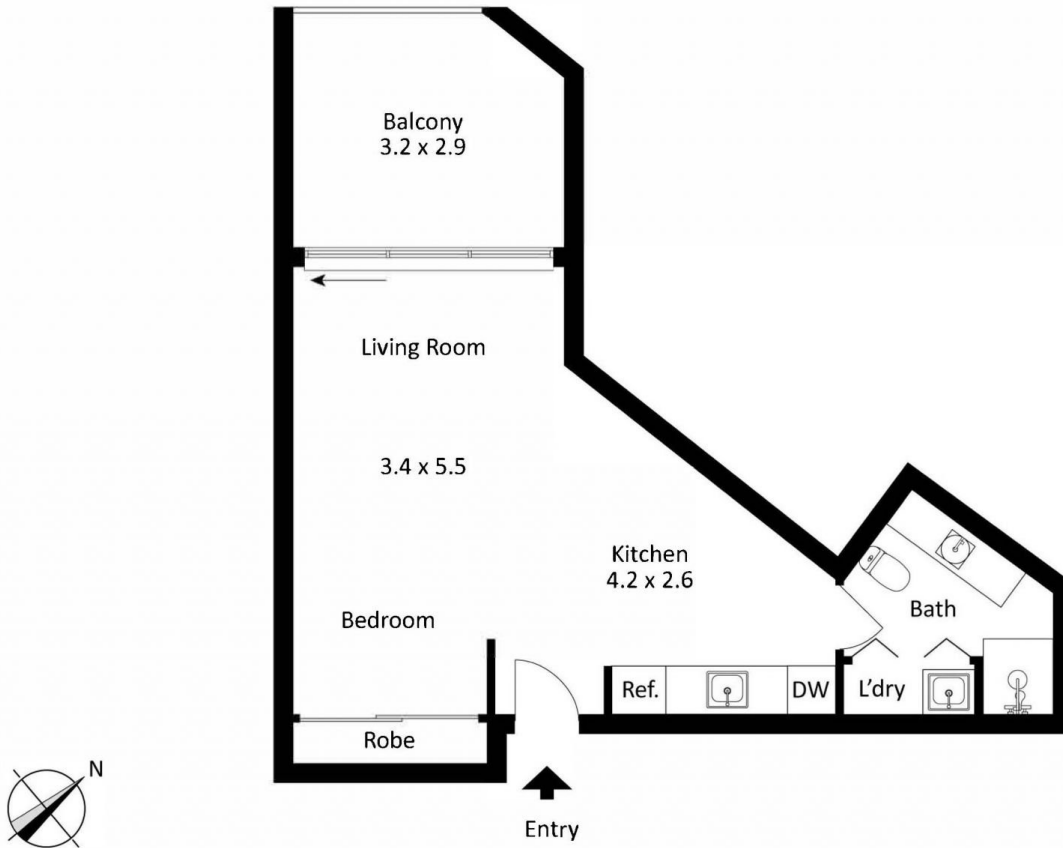

DISCLAIMER: THIS IS FOR ILLUSTRATIVE PURPOSES ONLY.
ALL DIMENSIONS ARE APPROXIMATE AND IT DOES NOT CONSTITUTE PART OF ANY LEGAL DOCUMENTS.