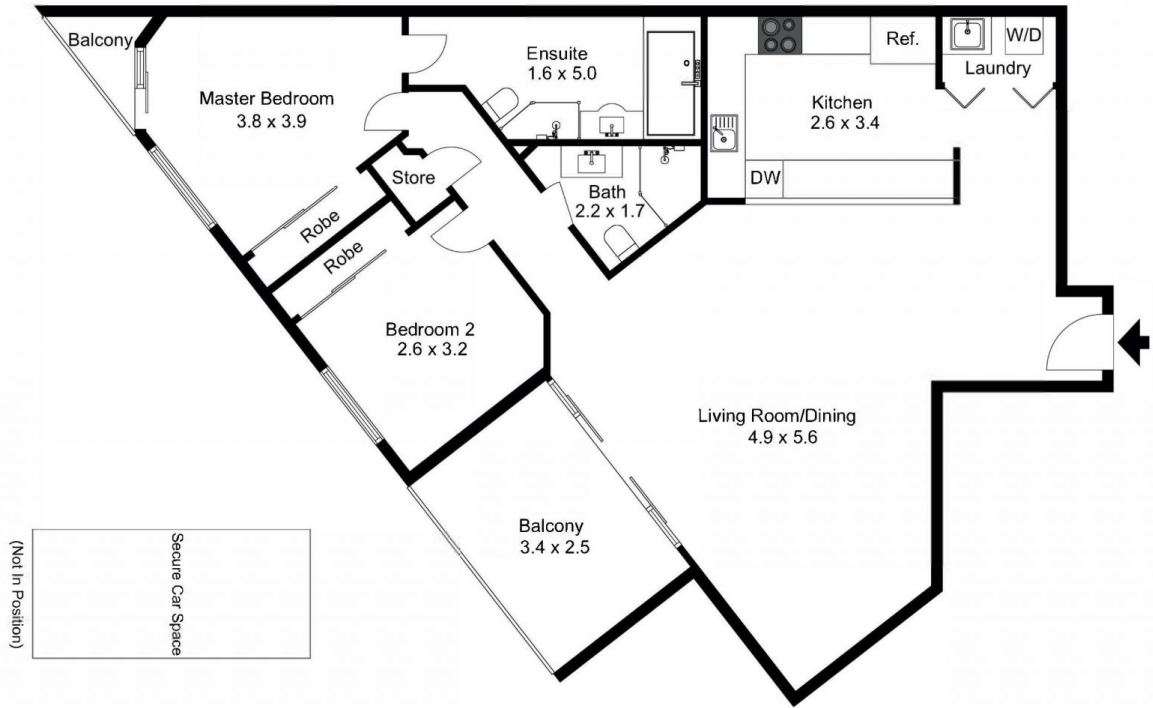

FORTUNE CONNEX

PROPERTY SOLUTIONS

1806/2B Help Street Chatswood NSW

2 2 1

Enjoying 180 degree panoramic views that span to the city, this large contemporary apartment is securely set in the renowned Regency building. It's conveniently located a short walk to Chatswood Public, Station, world class shopping, dining and entertainment.

- * Natural light enhances the open plan living and dining space
- * Bedrooms with built-in robes, ducted air conditioning, video intercom
- * Sun drenched balcony to entertain friends or to simply relax
- * Sleek kitchen features stainless gas appliances and meals bar
- * 180 degree panoramic views that span to the city

<https://www.fortuneconnex.com.au>

DISCLAIMER: THIS IS FOR ILLUSTRATIVE PURPOSES ONLY.
 ALL DIMENSIONS ARE APPROXIMATE AND IT DOES NOT
 CONSTITUTE PART OF ANY LEGAL DOCUMENTS.